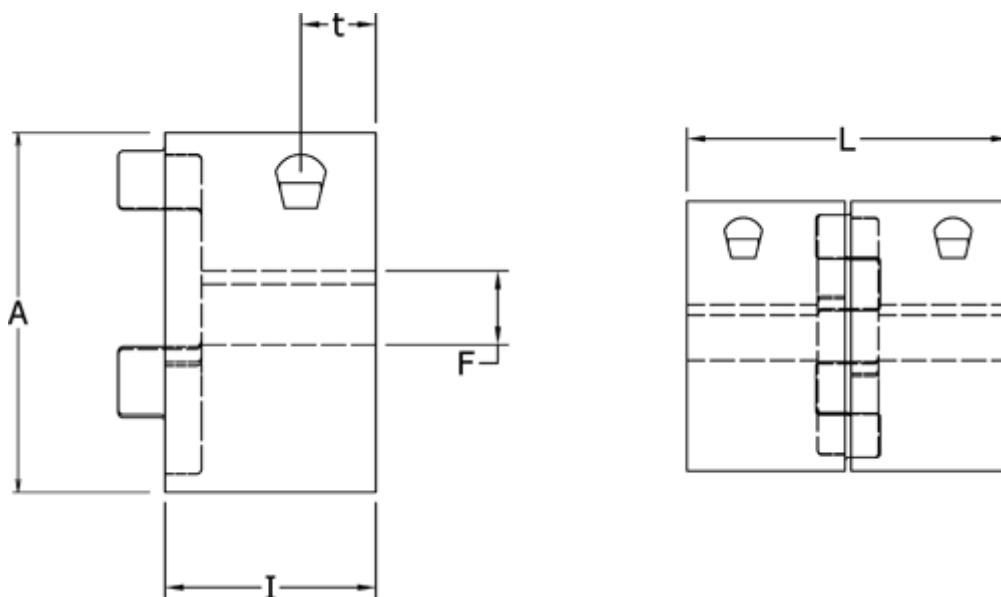

Article number: 3335007M004

Description: Clamping Hub Klonex ES7  
ALU Aluminium, Bore 4H7 mm

## Measures

A = 14

F = 4

I = 7

L = 22

t = 4.0